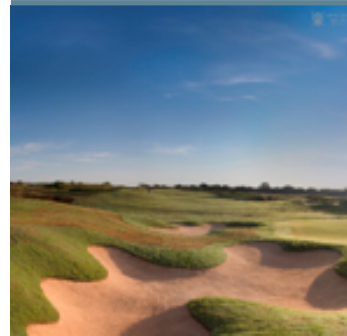

Built to USGA standards, carefully woven into the tropical sanctuary, the course is set against lush mountains and fringed by the vast crystal-clear lagoon. For sheer beauty, there are few courses in the world that can match the Anahita. This course only opened during 2008, but has already established itself as one of the best on the island.

Bernhard Langer designed the 18-hole, par 72 championship course to challenge advanced players, still it remains an exciting and playable course recreational golfers.

A ‘*Top 10 Golf Course in the World*’ Golf World Magazine - the site has been voted the most beautiful Golf Course in Mauritius.

Other Information

Other Facilities	Changing rooms, showers, bar, restaurants with panoramic view including exclusive golfers beach at Flibustiers, boat transfers from Pointe Maurice jetty, golf academy, hire clubs, Video swing analysis, bubble lodge, accro-branche activities
Rates	127 EUR : 18 holes including buggy, 55 practice balls
Location and Transport	9 Km from resort Free return transfer is included

LOCATION ④

Avalon Golf & Country Club
Bois Cheri, Bois Sec

About

Set in the heart of stunning natural surroundings, Avalon Golf Estate is the first “in-land” 18-Hole Championship Golf Course in Mauritius. Recently nominated as a finalist in the category of “World’s Best New Course” at the 2016 World Golf Awards, Avalon truly is a “must-play” when visiting Mauritius. The course features undulating, windswept terrain and ravine style landscape, it has been sculpted in idyllic surroundings, combining tea plantations, rivers, ravines and a sweeping view of the Southern coastline.